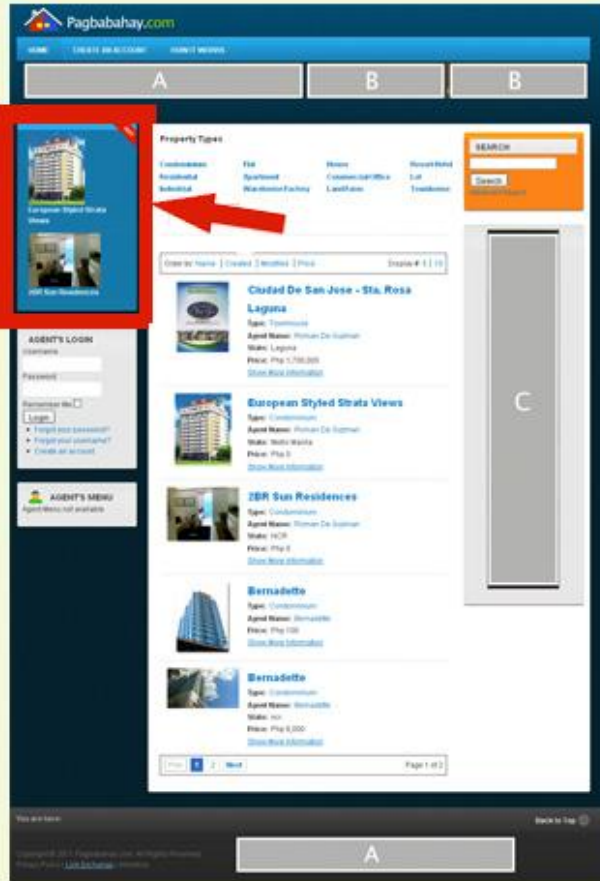

pagbabahay.com | media kit 2011

Placement Options

Pagbahay.com offers several advertising options that can be seen on all pages.

Sizes Available

- A - 468x60 Banner
- B - 234x60 Half Banner
- C - 120x600 Skyscraper

Hot Properties

Hot property placement gets higher attention compared to banner ad placement. This placement is displayed similar to the properties posted by the agents.

pagbahay.com | media kit 2011

Advertising Specifications